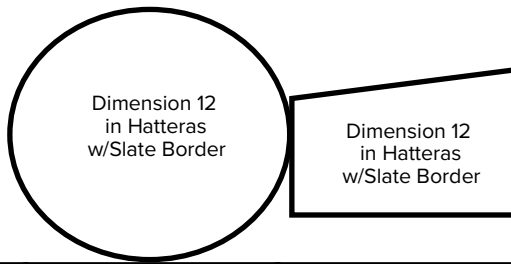

Borders:  
 Dimensions 6x9 in DuraFusion Midnight  
 Cambridge Cobble 6x9 in Cobble Blend  
 Holland Stone 4x8 in Slate

An Outdoor Living Supply® Company

NOT TO SCALE

**Stone Garden**  
 5726 Market Street  
 Wilmington, NC 28405  
 910.452.1619  
[www.stonegarden-nc.com](http://www.stonegarden-nc.com)