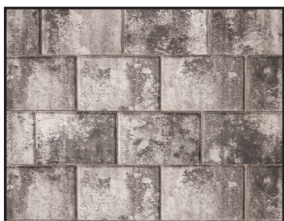

# 6x12 Fullnose

Surround your pool or create sturdy steps. 6x12 Fullnose Pavers come in a wide variety of colors. Rectangular in shape and a smooth surface give this coping a unique look. Rounded edges add a special charm. No spacer lugs needed.

BROWN

CAPPUCCINO BLEND\*

CHARCOAL

CHESAPEAKE BLEND\*

CRAB ORCHARD BLEND\*

FIRE ISLAND BLEND

GOLDEN BROWN BLEND

GRANITE CITY BLEND

GRAPHITE PEARL BLEND\*

OCEANIC BLUE\*

OYSTER BLEND\*

PENNSYLVANIA BLUE\*\*

RAVEN\*\*

RED

SOUTH BAY BLEND\*

TRAVERTINA\*

WESTCHESTER BLEND

\*Premium Color  
\*\*Deluxe Color