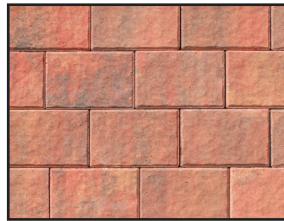

# 6x12 Fullnose

Surround your pool or create sturdy steps. 6x12 Fullnose Pavers come in a wide variety of colors. Rectangular in shape and a smooth surface give this coping a unique look. Rounded edges add a special charm. No spacer lugs needed.

# 6x12 Fullnose

	HEIGHT	WIDTH	DEPTH	PCS/LF	LF/PALLET	PCS/PALLET	LBS/PALLET
<b>A</b>	2 3/8"	6"	12"	2	104	208	2,566

\*8x12 Fullnose available for special order in Charcoal & Granite City Blend

ADOBE BLEND

AUTUMN BLEND\*